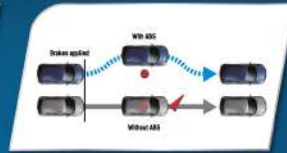

ANTI-LOCK BRAKING SYSTEM