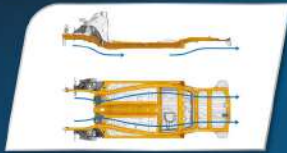

PERLINDUNGAN UNTUK KELUARGA

HEARTECT